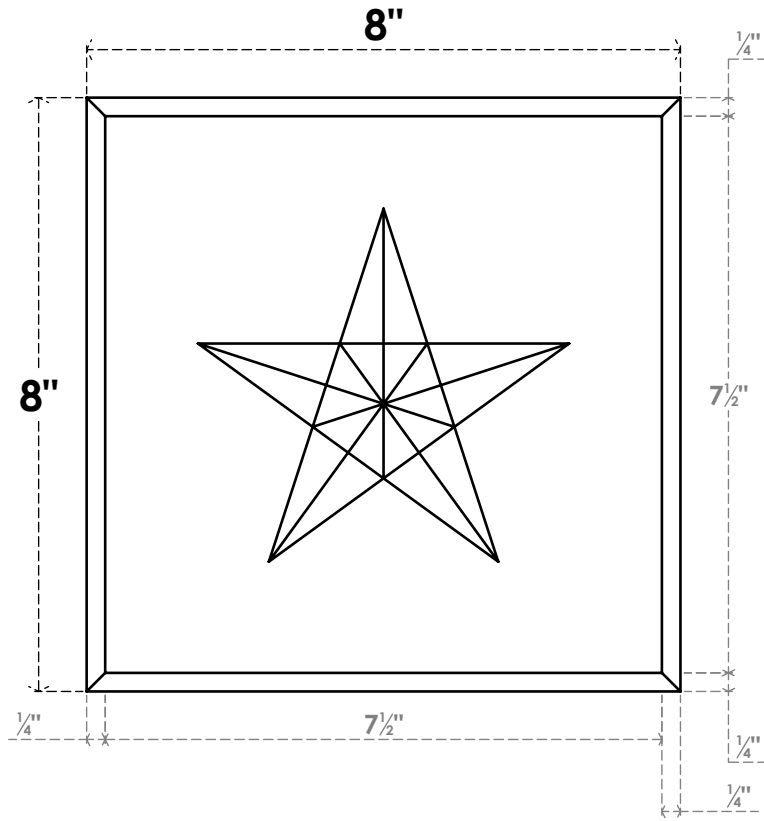

# ROSP080X080X050SDG07

8"W X 8"H X 1/2"P STANDARD SEDGWICK STAR ROSETTE WITH BEVELED EDGE, ARCHITECTURAL GRADE PVC

**FRONT**

**SIDE**

EKENA MILLWORK  
2300 WEST MAIN ST.  
CLARKSVILLE, TX 75426  
TOLL FREE: 866-607-0453  
WWW.EKENAMILLWORK.COM