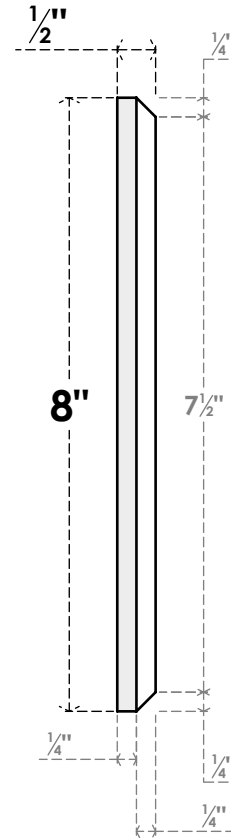

# ROSP080X080X050SDG07

8"W X 8"H X 1/2"P STANDARD SEDGWICK STAR ROSETTE WITH BEVELED EDGE, ARCHITECTURAL GRADE PVC

**FRONT**

**SIDE**

EKENA MILLWORK  
2300 WEST MAIN ST.  
CLARKSVILLE, TX 75426  
TOLL FREE: 866-607-0453  
WWW.EKENAMILLWORK.COM

**NOTES**

1. INSTALLATION TO BE COMPLETED IN ACCORDANCE WITH MANUFACTURER'S SPECIFICATIONS.
2. DRAWING MAY NOT BE TO SCALE
3. THIS DRAWING IS INTENDED FOR DESIGN AND PLANNING PURPOSES ONLY.
4. ALL INFORMATION CONTAINED HEREIN WAS CURRENT AT THE TIME OF DEVELOPMENT BUT MUST BE REVIEWED AND APPROVED BY THE PRODUCT MANUFACTURER TO BE CONSIDERED ACCURATE.
5. ARCHITECTURAL GRADE PVC PRODUCTS ARE MADE FROM EXPANDED CELLULAR PVC AND COME NATURALLY WHITE BUT MAY BE PAINTED